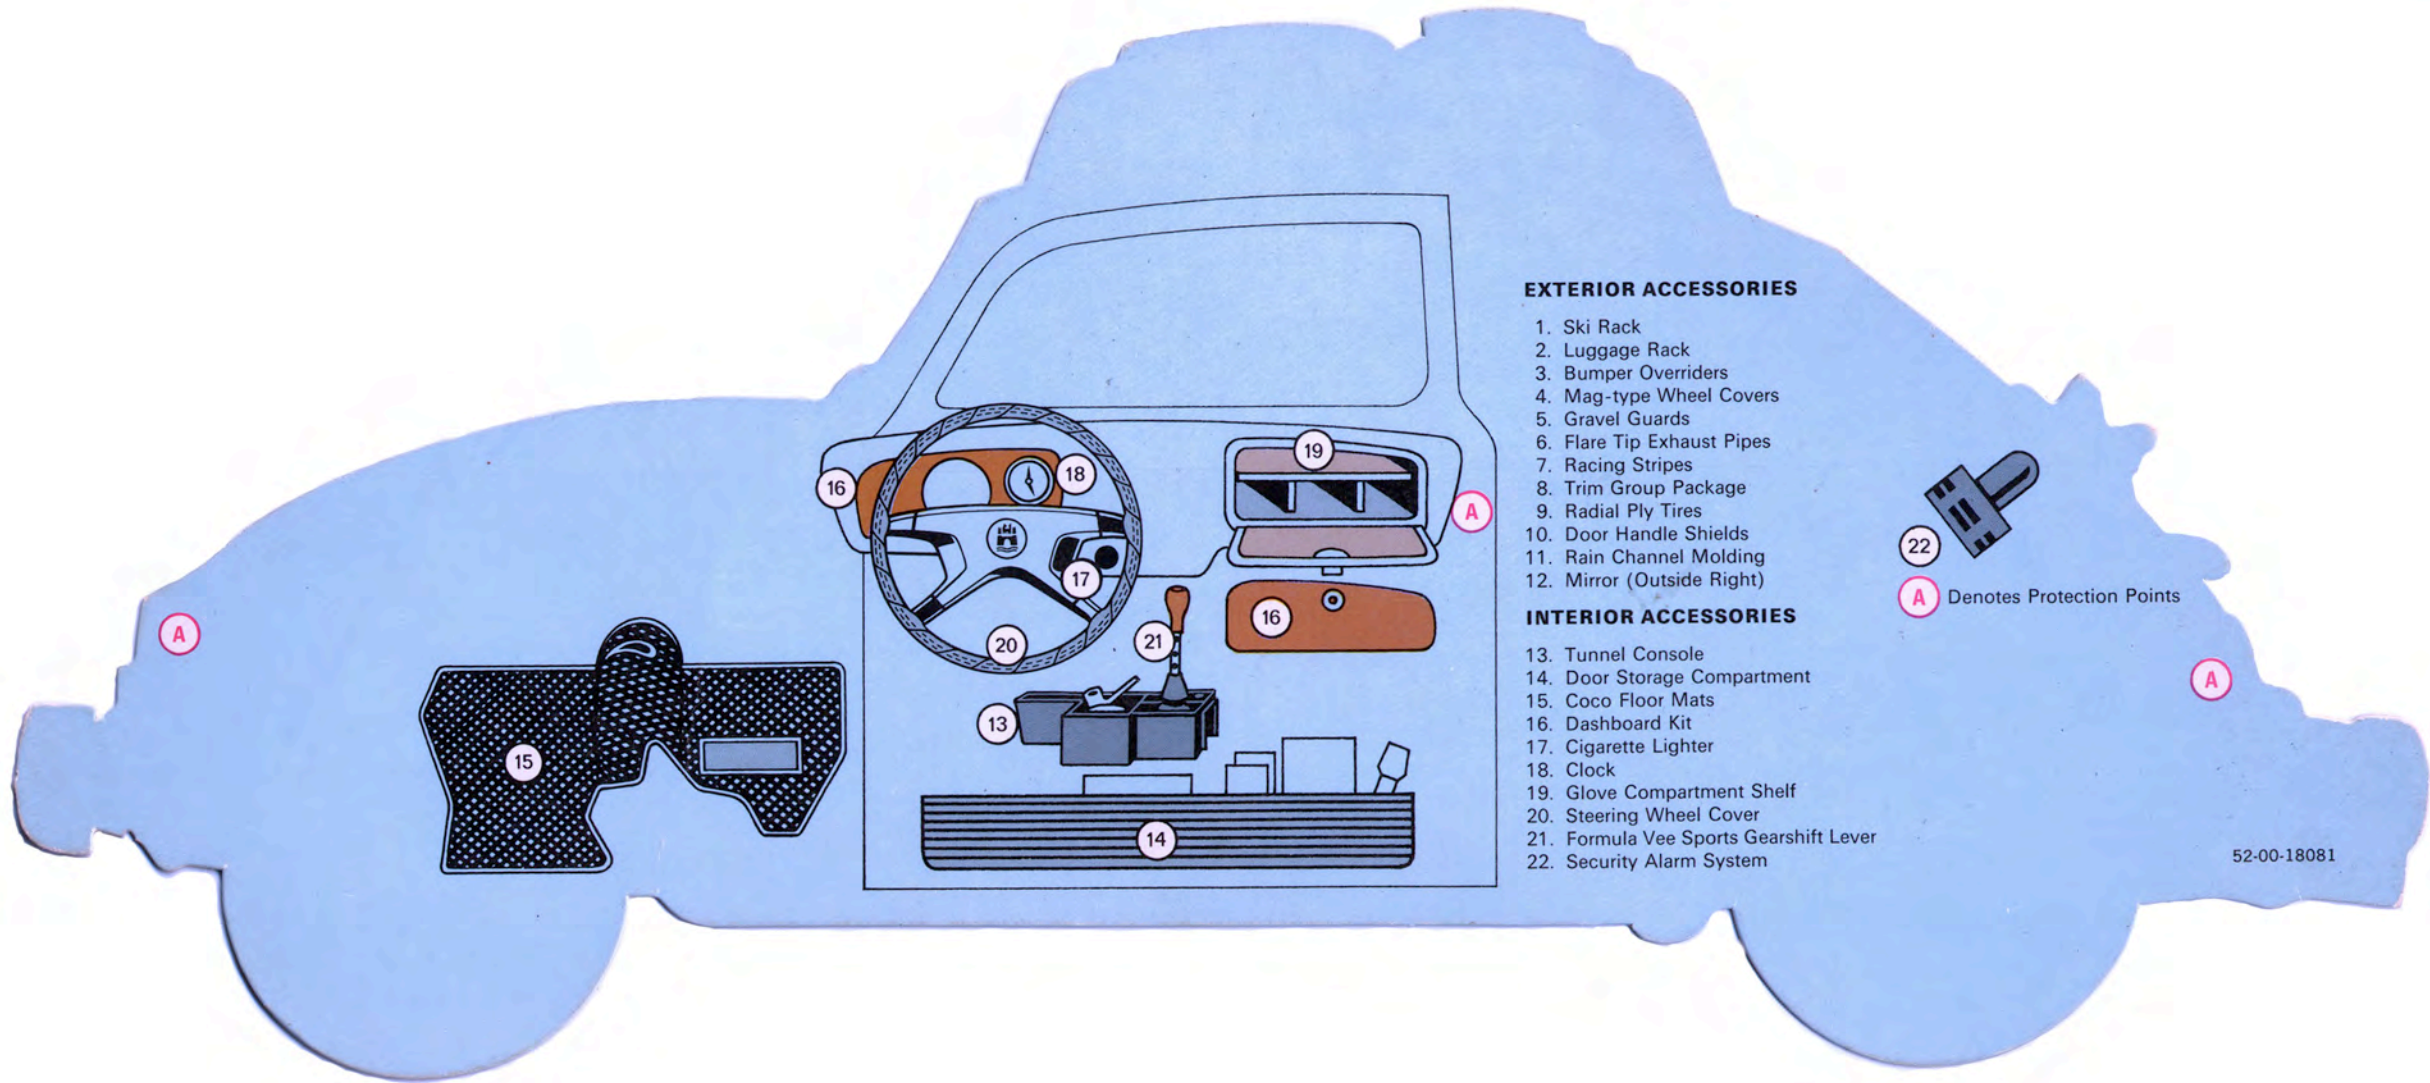

3

5

4

EXTERIOR ACCESSORIES

- 1. Ski Rack
- 2. Luggage Rack
- 3. Bumper Overrides
- 4. Mag-type Wheel Covers
- 5. Gravel Guards
- 6. Flare Tip Exhaust Pipes
- 7. Racing Stripes
- 8. Trim Group Package
- 9. Radial Ply Tires
- 10. Door Handle Shields
- 11. Rain Channel Molding
- 12. Mirror (Outside Right)

INTERIOR ACCESSORIES

- 13. Tunnel Console
- 14. Door Storage Compartment
- 15. Coco Floor Mats
- 16. Dashboard Kit
- 17. Cigarette Lighter
- 18. Clock
- 19. Glove Compartment Shelf
- 20. Steering Wheel Cover
- 21. Formula Vee Sports Gearshift Lever
- 22. Security Alarm System