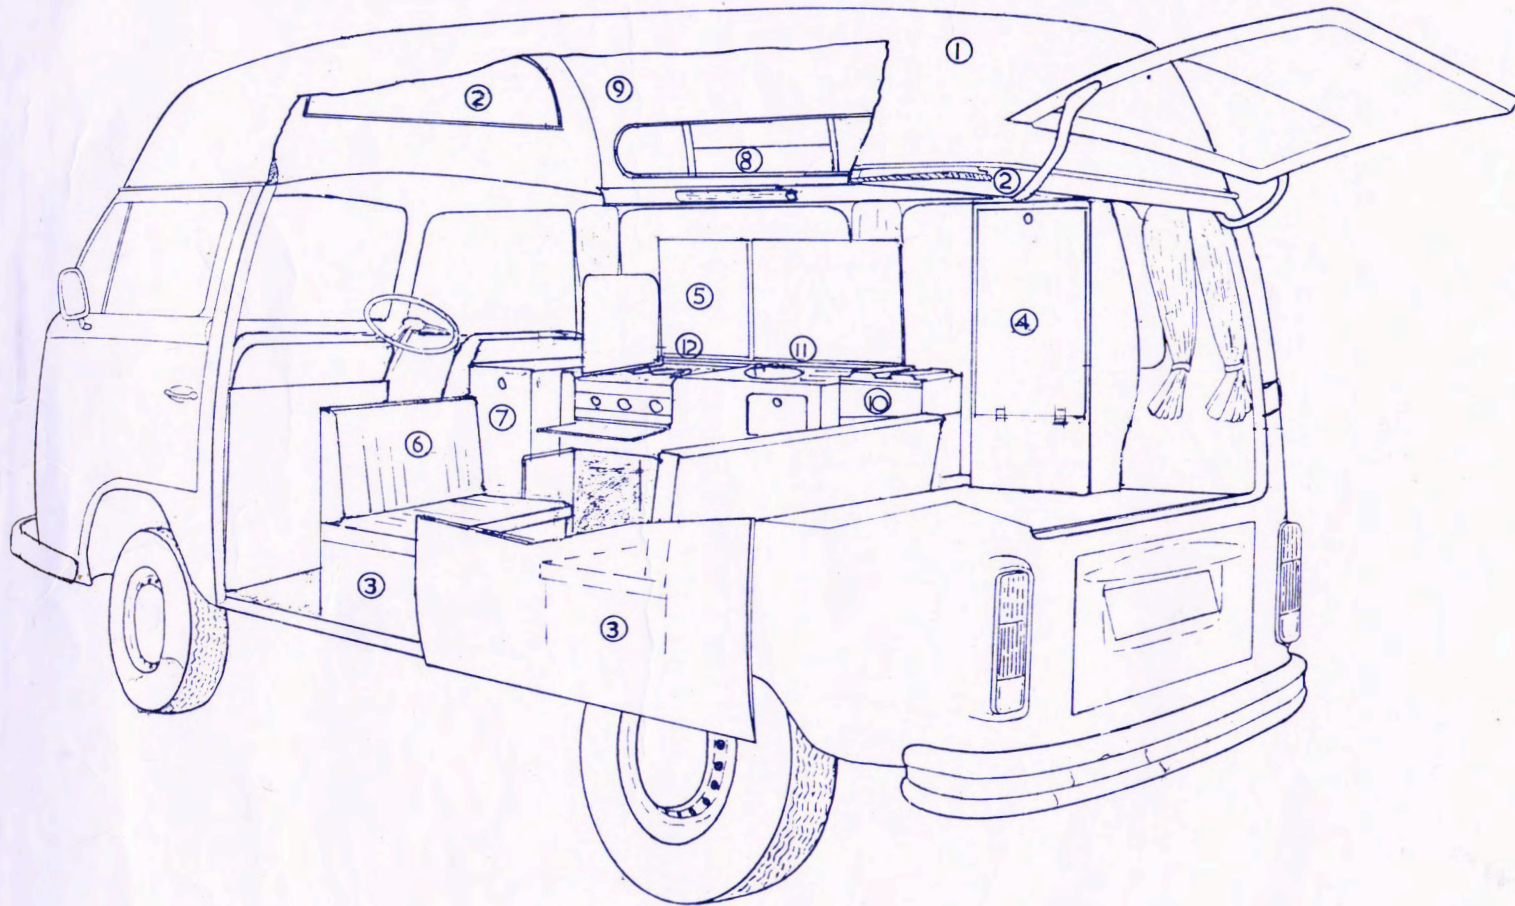

THE INVINCIBLE 'CAVALIER'

Built on the solid reliable Volkswagen chassis that has proved its reputation for dependability, the "CAVALIER" will take you wherever you want to go in comfort and style and when you stop, the "CAVALIER" will make you glad you have arrived.

Simple in its design and layout it cleverly becomes so very practical in use.

1. High top.
 2. Large Storage Cupboards.
 3. Storage under seats.
 4. Wardrobe.
 5. Melamine 'white clean' surfaces (teak finish).
 6. Double sided vinyl and cloth upholstery.
 7. Out of sight housing for spare wheel.
 8. Louvred window ventilation.
 9. Lined and ventilated roof.
 10. Cool box (standard) with fridge option.
 11. Stainless steel sink unit.
 12. Stainless steel two burner and grill cooker.
- + Walk through to cab.
- + 6ft. comfortable double bed (laid in 10 seconds).